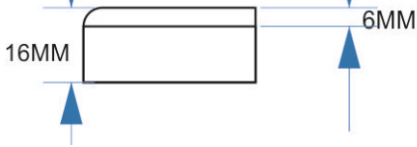

WWW.TOOSKAWOOD.IR

SlabMaker